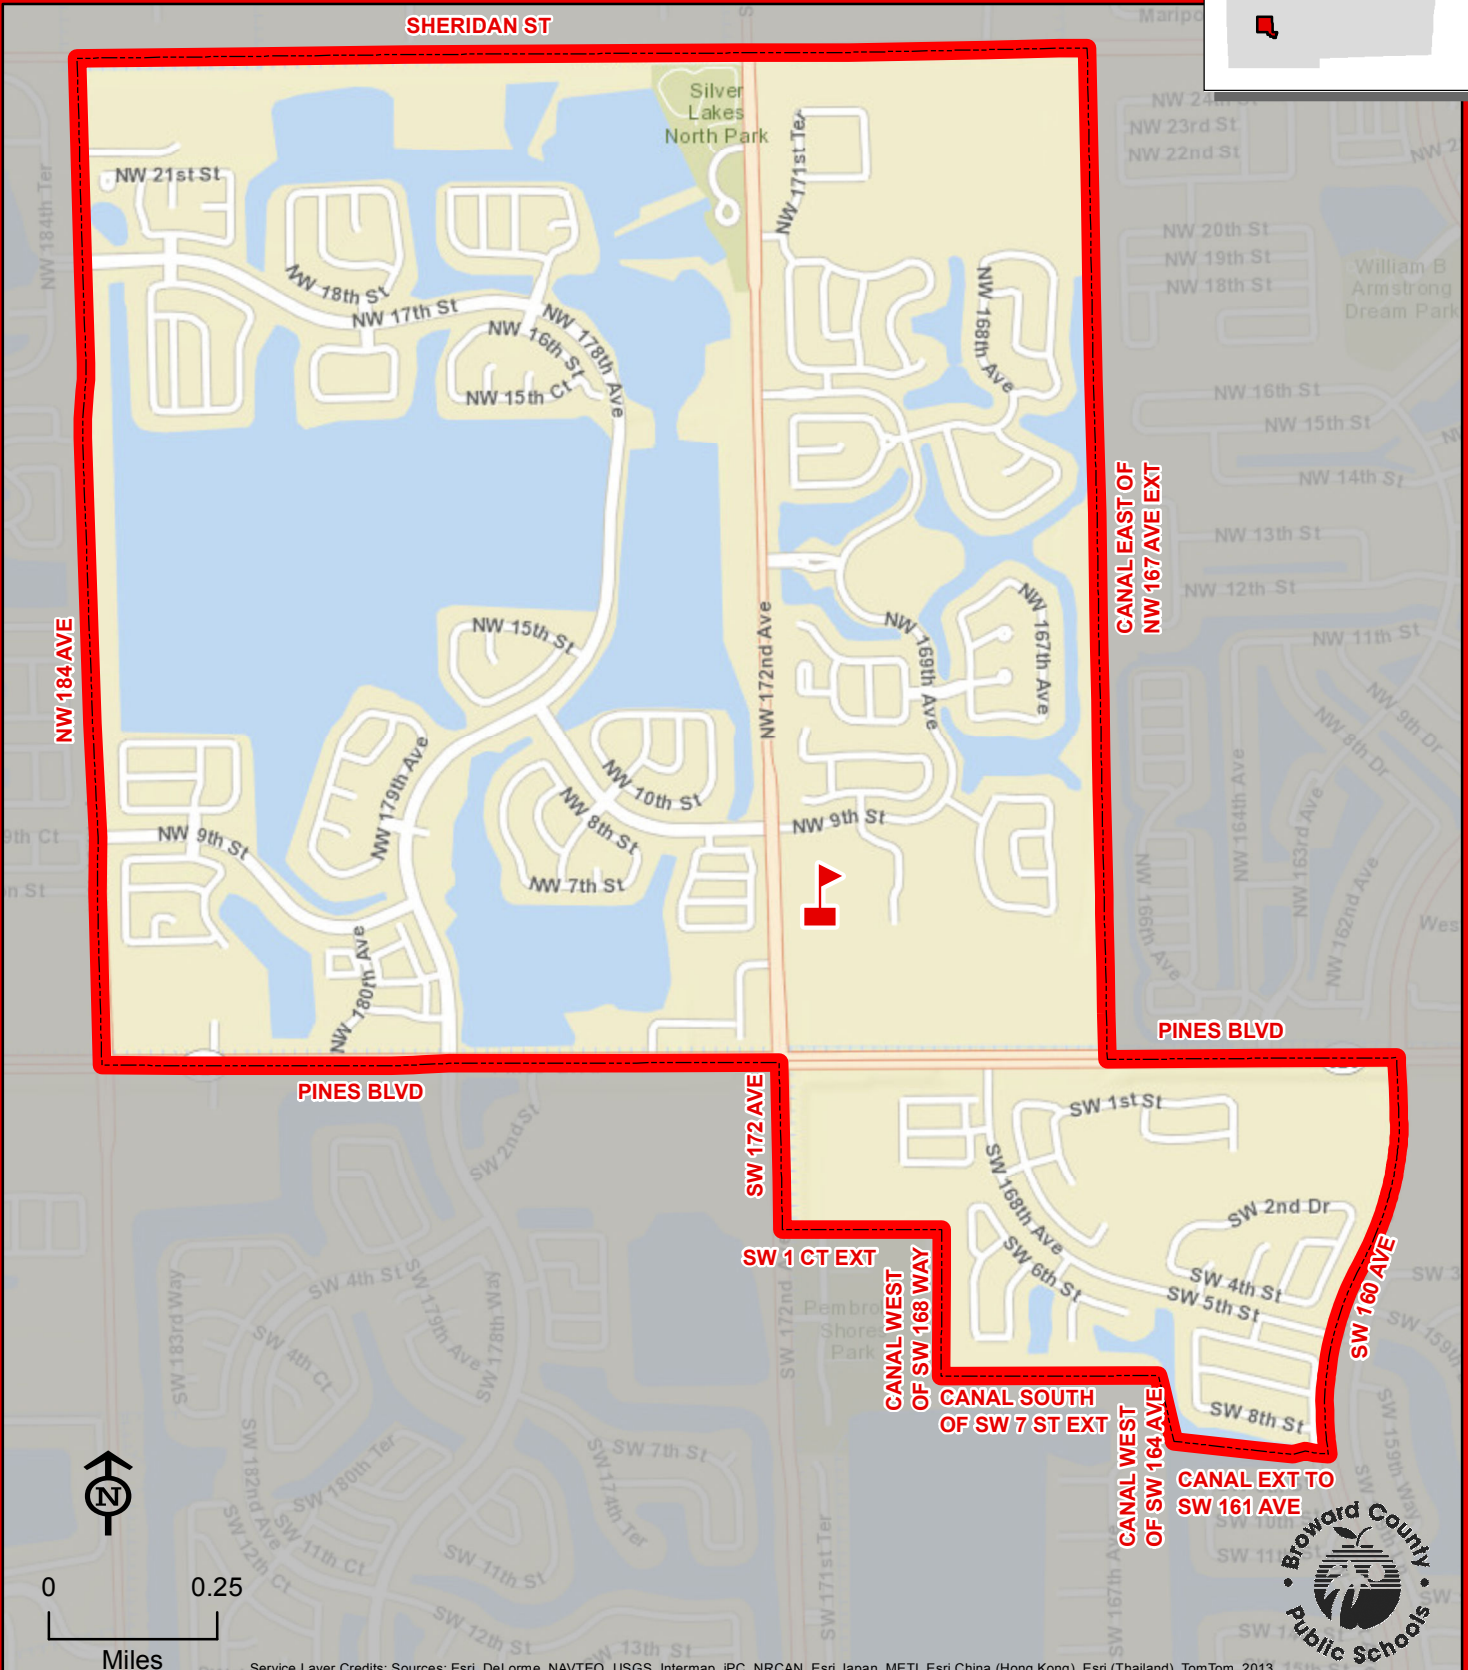

PANTHER RUN ELEMENTARY SCHOOL

801 NW 172 AVENUE
PEMBROKE PINES, FLORIDA 33029
754-323-6850

PANTHER RUN

Service Layer Credits: Sources: Esri, DeLorme, NAVTEQ, USGS, Intermap, IPC, NRCAN, Esri Japan, METI, Esri China (Hong Kong), Esri (Thailand), TomTom, 2013
THIS MAP IS FOR CONCEPTUAL PURPOSES ONLY AND SHOULD NOT BE USED FOR LEGAL BOUNDARY DETERMINATIONS